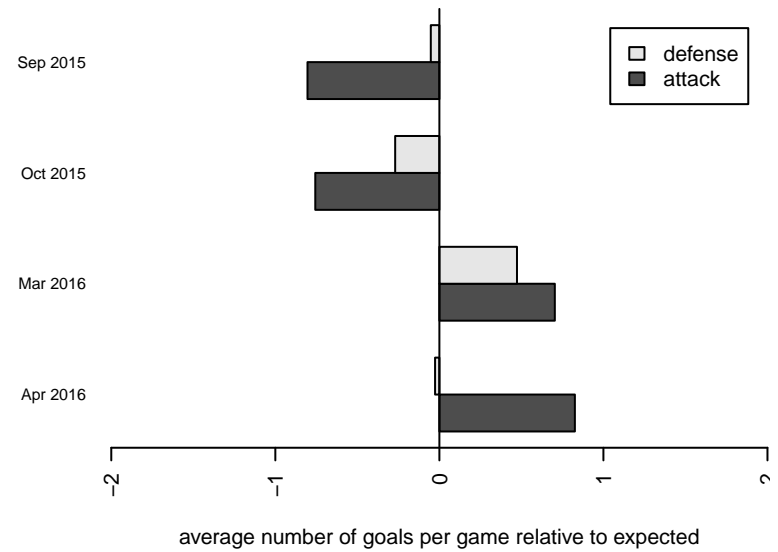

Performance relative to 13 month average