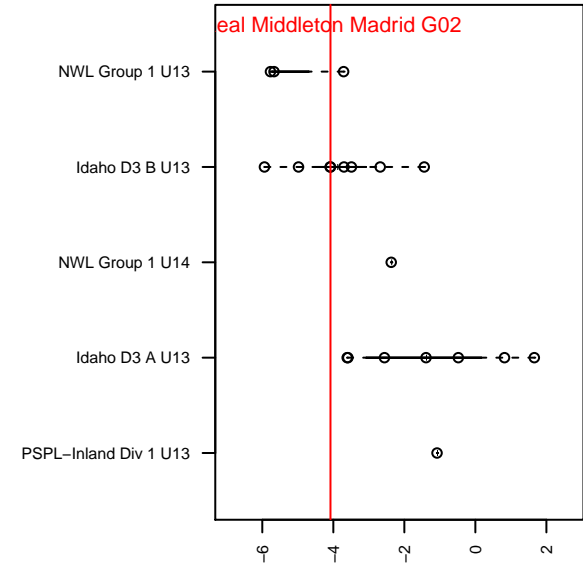

**attack and defense rating
relative to others at age
and all opponents in last 13 months**