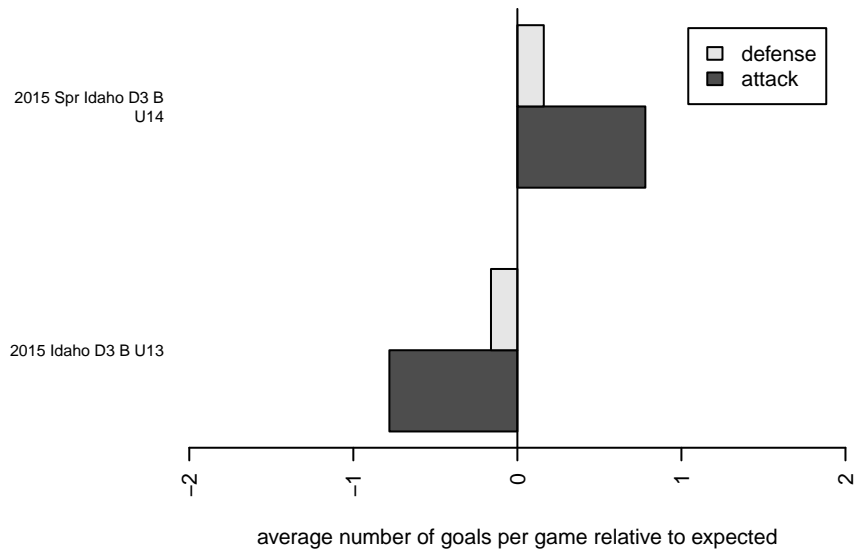

Performance relative to 13 month average