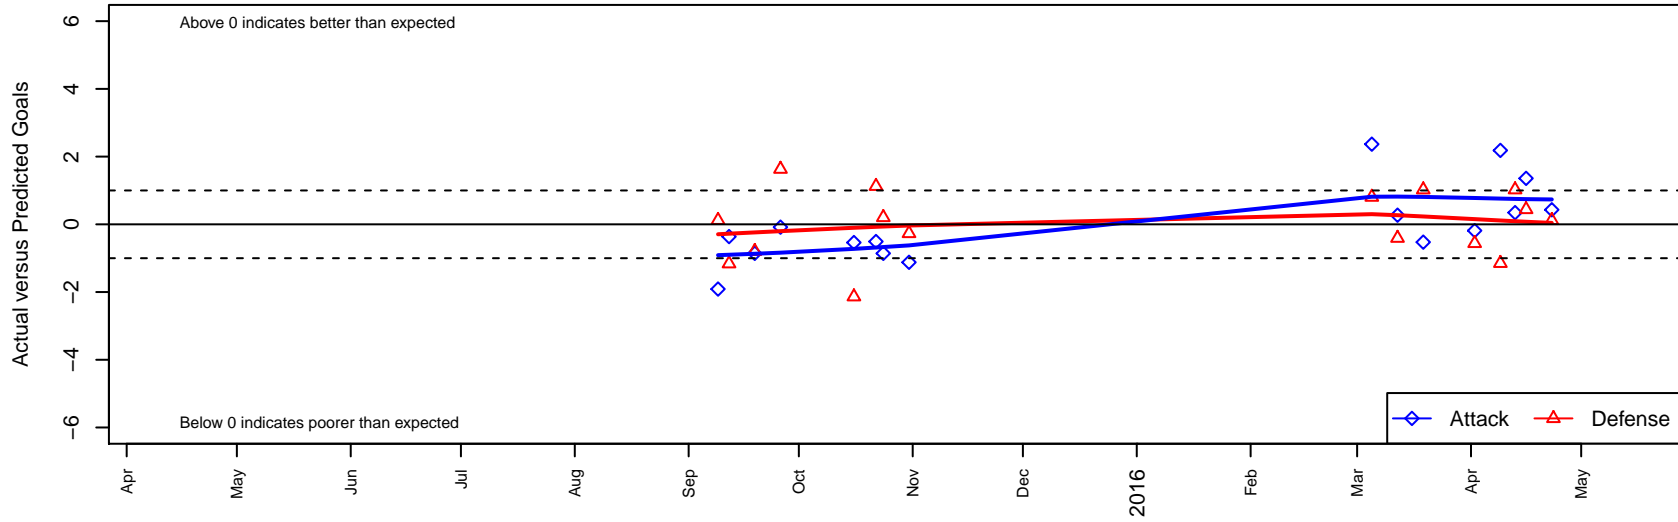

Real Middleton Madrid G02

, ID
G02 total strength=715
attack=0.95 defense=0.58
fall league = Idaho D3 B U13
spr league = Spr Idaho D3 B U14
notes= CF

alt names used:
REAL MIDDLETON CF MADRID

Venues played:
2015 Idaho D3 B U13
2015 Spr Idaho D3 B U14

Real Middleton Madrid G02
Dots are actual minus expected GF (blue circles) and GA (red triangles).
Blue line is smoothed change in attack strength. Red is smoothed change in defense strength.

**attack and defense variance (black dot)
relative to other teams
and top 10 in region**