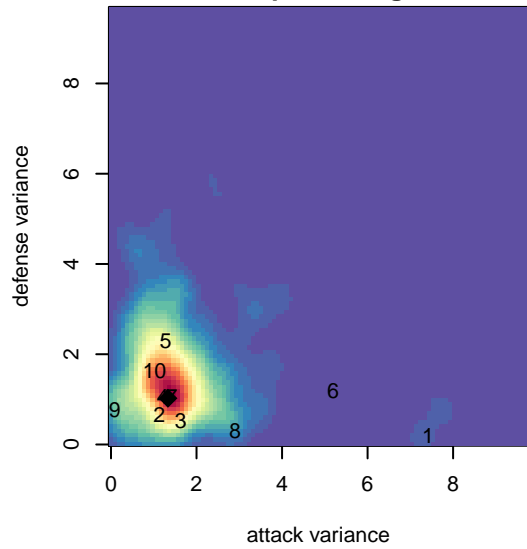

Real Middleton Madrid G02

, ID
G02 total strength=715
attack=0.95 defense=0.58
fall league = Idaho D3 B U13
spr league = Spr Idaho D3 B U14
notes= CF

alt names used:
REAL MIDDLETON CF MADRID

Venues played:
2015 Idaho D3 B U13
2015 Spr Idaho D3 B U14

Real Middleton Madrid G02
Dots are actual minus expected GF (blue circles) and GA (red triangles).
Blue line is smoothed change in attack strength. Red is smoothed change in defense strength.

**attack and defense variance (black dot)
relative to other teams
and top 10 in region**